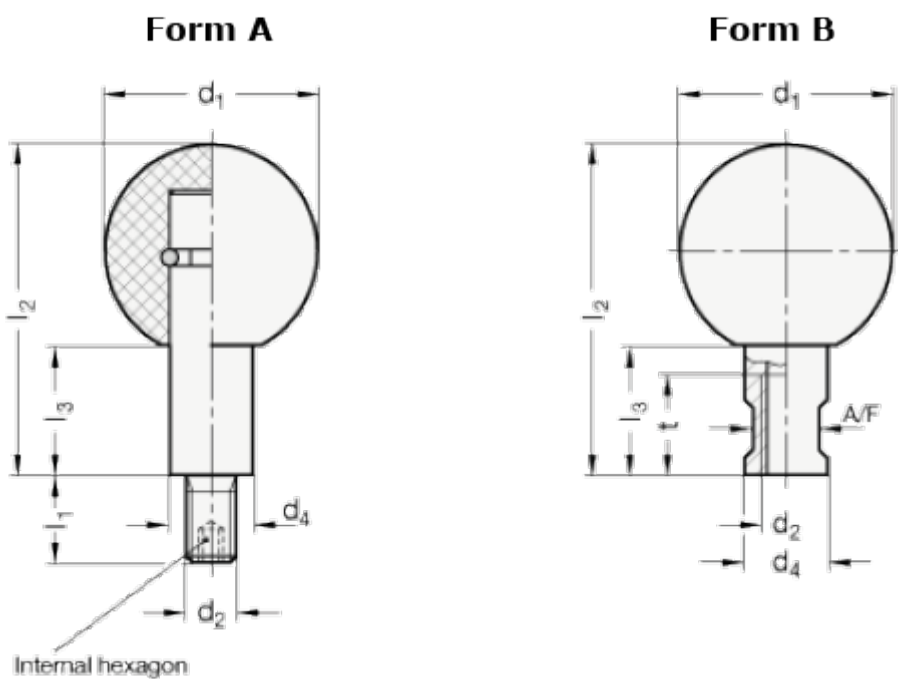

Article number: 20319232M8A

Description: E+G Revolving ball knob
GN 319.2-32-M8-A

Measures

| | |
|-------|------|
| d_1 | = 32 |
| d_2 | = M8 |
| d_3 | = 13 |
| Form | = A |
| l_1 | = 13 |
| l_2 | = 48 |
| l_3 | = 19 |